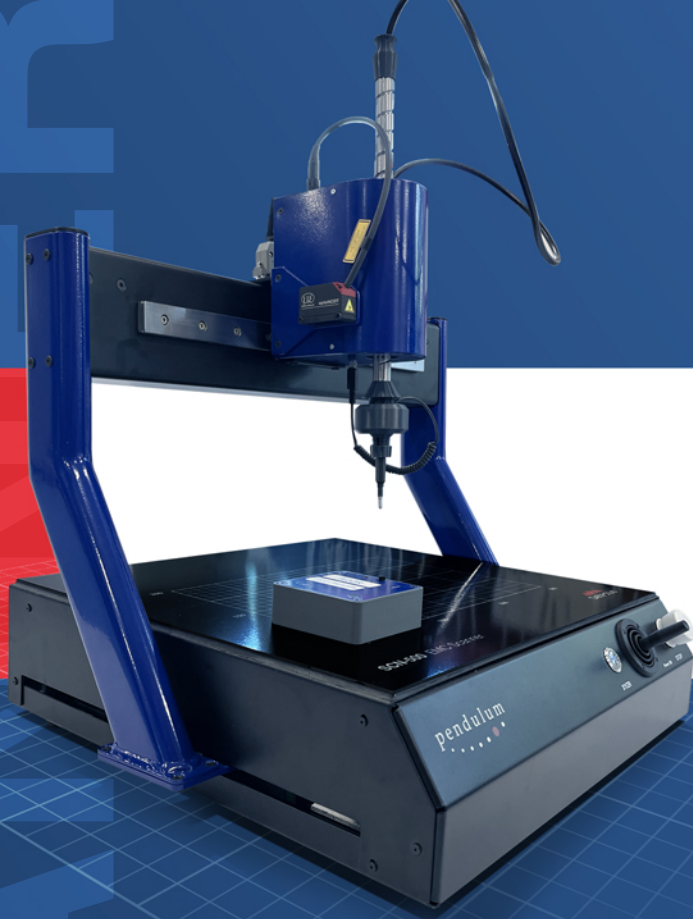

pendulum

DETECTUS EMC-SCANNERS

CUSTOMER REFERENCE LIST: EMC SCANNERS

ABB
ADTRAN
Amazon Lab126
AMD
Analog Devices
Apple
APTIV
Automotive Lighting
BlackBerry
Bosch
CTEK
Cisco
Continental
Daimler
Danfoss
Ericsson
FESTO
FUBA
General Dynamics
Honeywell
Huawei
Infineon